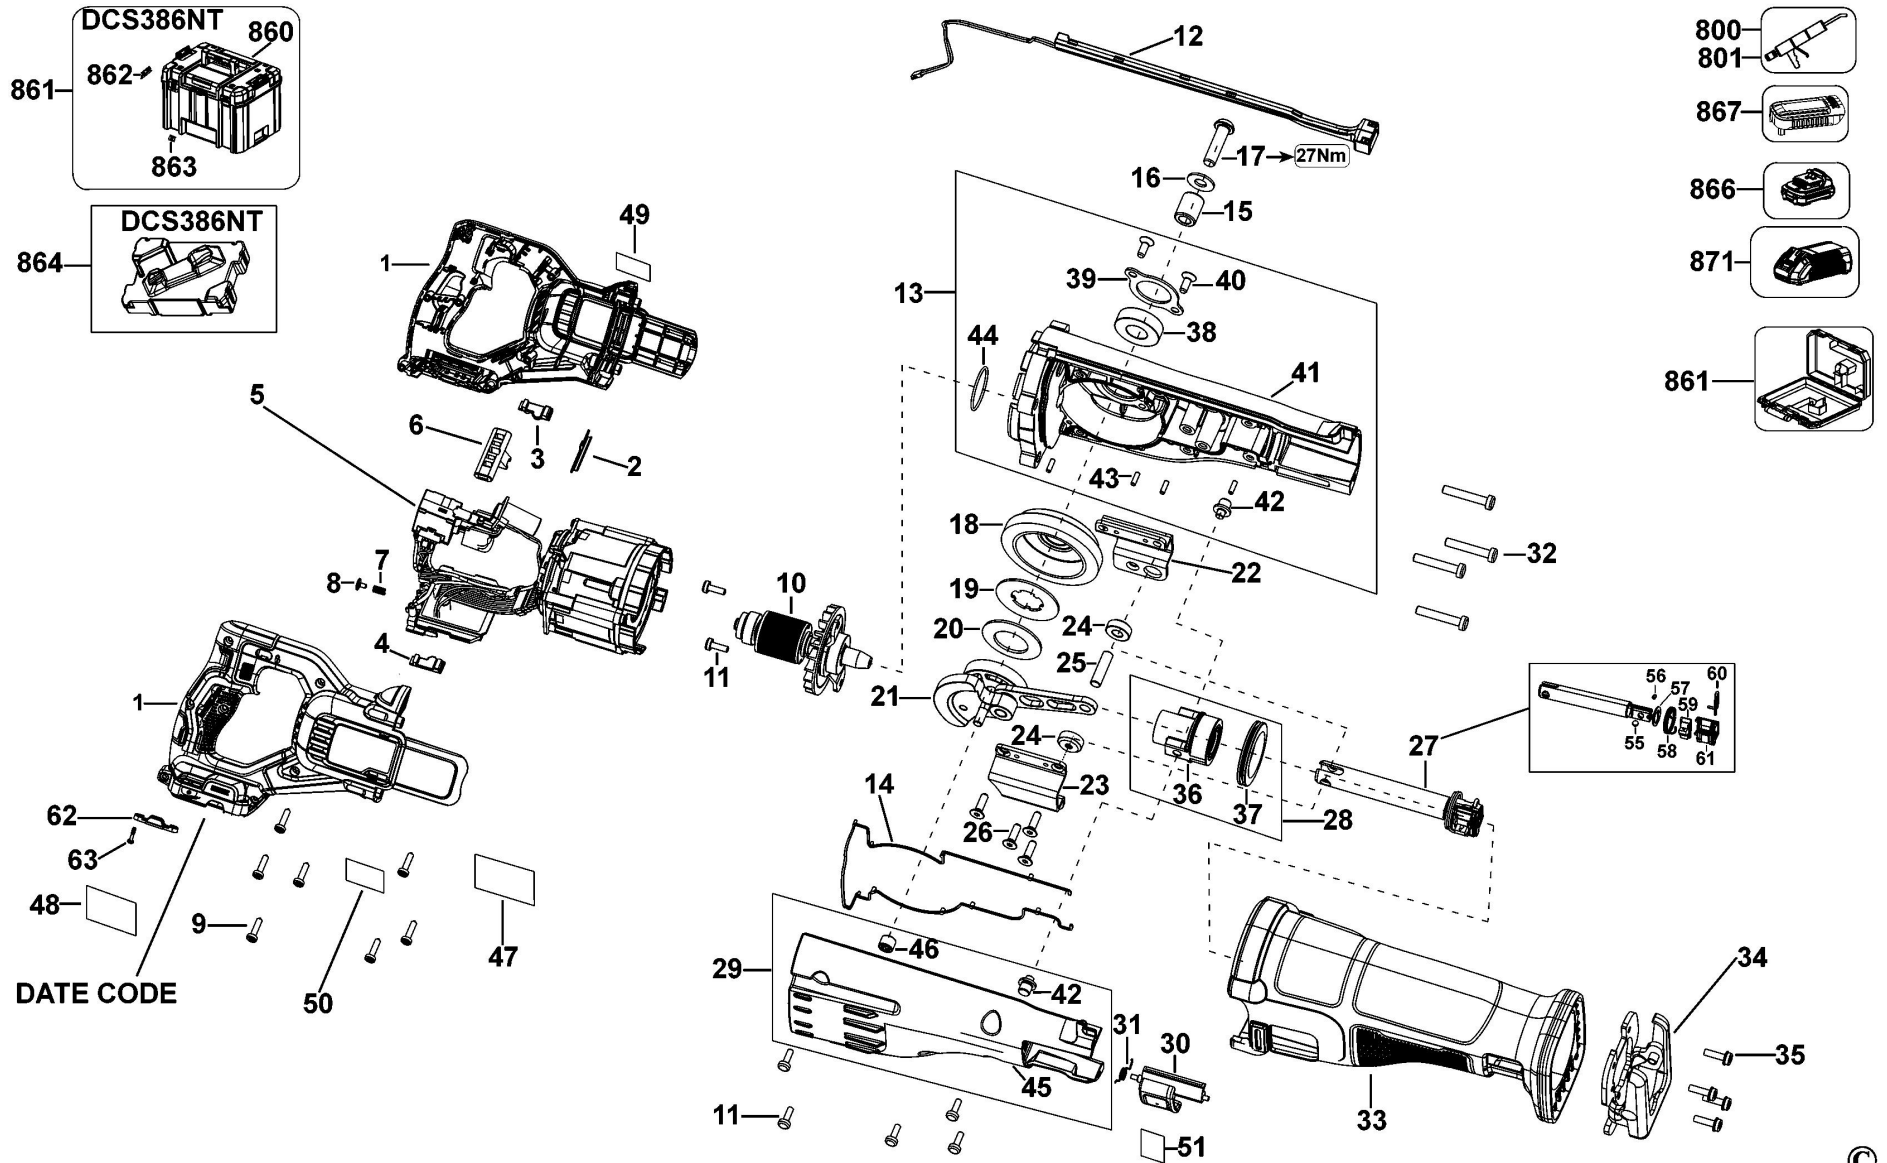

DCS386 CORDLESS RECIPROCATING SAW 1

Parts List DCS386 CORDLESS RECIPROCATING SAW 1

Item	Part Number	Qty	Part Description	General Description	Other Info	Repair Inst	Markets
1	N891633	1	CLAMSHELL SET			No	QW
2	N466021	1	PLATE			No	QW
3	N728012	1	INSERT			No	QW
4	N728013	1	INSERT			No	QW
5	N873830	1	MOTOR & SWITCH SA			No	QW
6	N425240	1	BUTTON LOCK-OFF			No	QW
7	N461735	1	SPRING			No	QW
8	N122099	1	BLOCK			No	QW
9	330019-03	7	SCREW			No	QW
10	N775231	1	ROTOR SA			No	QW
11	330045-45	7	SCREW			No	QW
12	N469234	1	LED LIGHT			No	QW
13	N463923	1	GEARCASE SA			No	QW
14	N451939	1	GASKET			No	QW
15	N410605	1	BEARING			No	QW
16	N431139	1	WASHER			No	QW
17	N410607	1	SCREW			No	QW
18	N463922	1	GEAR			No	QW
19	N410604	1	WASHER SPECIAL			No	QW
20	N410595	1	WASHER			No	QW
21	N463918	1	CRANKSHAFT			No	QW
22	N451098	1	GUIDE			No	QW
23	N451099	1	GUIDE			No	QW
24	N410597	2	ROLLER			No	QW
25	N422091	1	PIN			No	QW
26	N465031	4	SCREW			No	QW
27	N463921	1	SHAFT SA			No	QW
28	N469236	1	BUSHING			No	QW
29	N463925	1	GEARCASE COVER SA			No	QW
30	N450135	1	LEVER RELEASE			No	QW
31	N455745	1	SPRING			No	QW
32	330019-21	4	SCREW.TEMP			No	QW